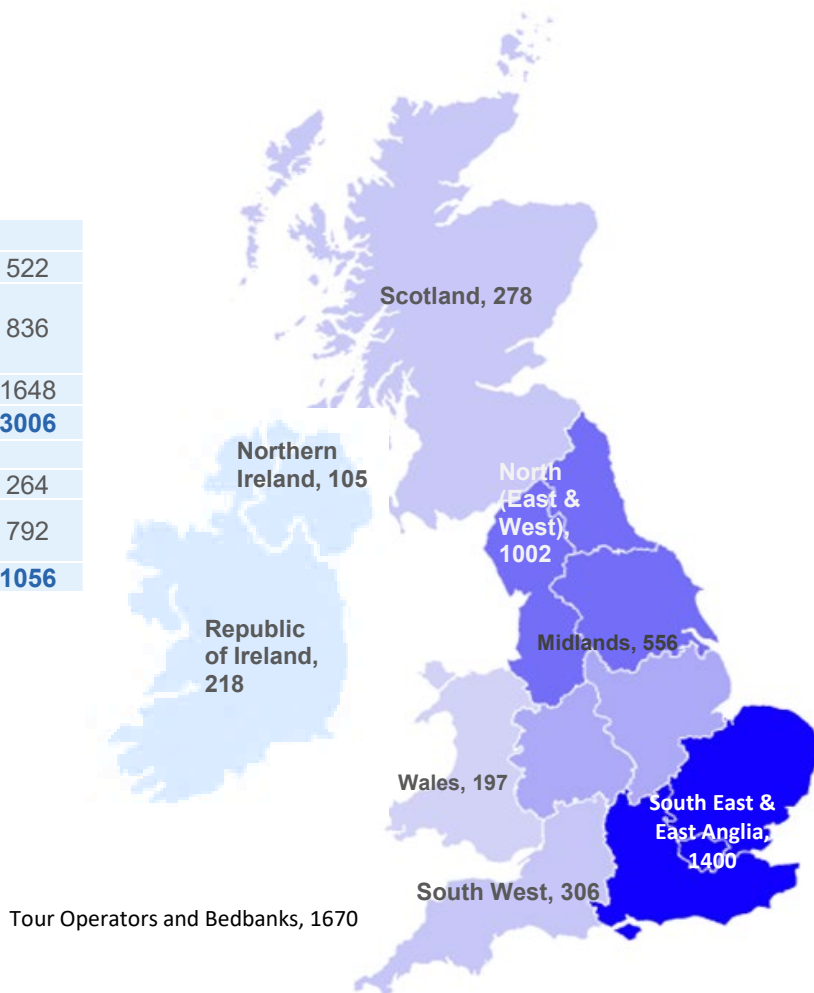

Travel Agents

Retail agents count: 4062	
TUI	522
Hays Travel (inc. Independent Group, Travel Shops & Miles Morgan)	836
Rest of ABTA retail	1648
ABTA total	3006
Non ABTA retail agents	
Non ABTA, GTG & TTA agencies	264
IATA only, ATOL & other travel agencies	792
Non ABTA total	1056

April 2020

Travel Agents

*B & T = Business Houses & Telesales.

Travel Agents	Travel Shops			Total
	Full Supply	Limited Supply	B & T*	
American Express	5	1	15	21
Carlson Wagonlit Travel	0	0	13	13
Co-op Travel	164	3	22	189
Flight Centre	6	0	211	217
Global Travel Group	115	17	67	199
Hogg Robinson Travel	0	0	13	13
Independent ABTA Agents	105	18	168	291
STA Travel	4	5	42	51
Travel Company	0	0	9	9
TUI	515	0	7	522
Hays Travel				
Hays Travel Independent Group	74	6	33	113
Hays Travel Shops	659	1	45	705
Miles Morgan	18	0	0	18
Advantage				
Advantage	260	7	93	360
Althams Travel Services	31	0	1	32
Carrick Travel	9	1	1	11
Dawson & Sanderson	21	0	3	24
Elite Travel Group	35	1	5	41
Travel House	21	0	1	22
Wallace Arnold Travel	8	0	2	10
The Travel Network Group				
Barrhead Travel	80	1	9	90
Lincolnshire Co-operative	14	0	1	15
Premier Travel/Travel Centre	21	1	0	22
Travel Trust Association	95	7	46	148
Worldchoice	130	3	21	154
Republic of Ireland Agents	177	7	31	215
IATA Agents (non ABTA/GTG/TTA)	40	8	163	211
Other Agents	98	13	235	346
Total	2705	100	1257	4062